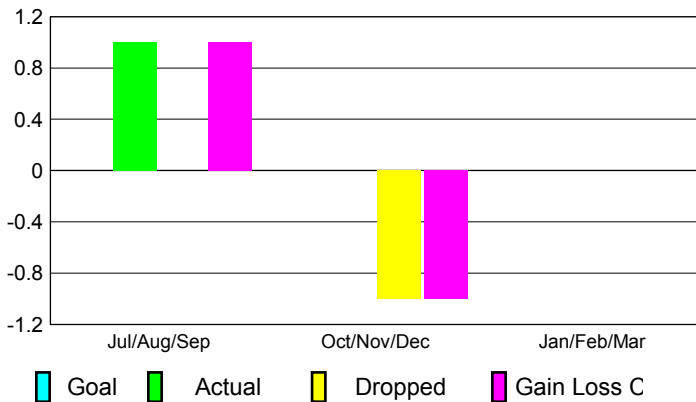

2012-2013 GMT Reports for District (or Undistricted) **District 356 F**

GMT: BYEONG-DEOK KIM

Location: REPUBLIC OF KOREA

GMT CA: 5

CLUBS

Club Results
2012-2013

Clubs
2011-2012

Month	New Club Goal	Actual New Clubs	Actual Dropped Clubs	Gain/Loss of Clubs	Gain/Loss of Clubs
Jul/Aug/Sep		1	0	1	3
Oct/Nov/Dec		0	-1	-1	3
Jan/Feb/Mar					1
Totals		1	-1	0	7

Club Results 2012-2013

Goal, New, Dropped, Gain/Loss

Comparison of Club Gain/Loss

Current Year Compared to the Previous Year

YTD Status Quo Clubs 2012-2013

Status Quo Clubs Compared to Status Quo Members

MEMBERSHIP