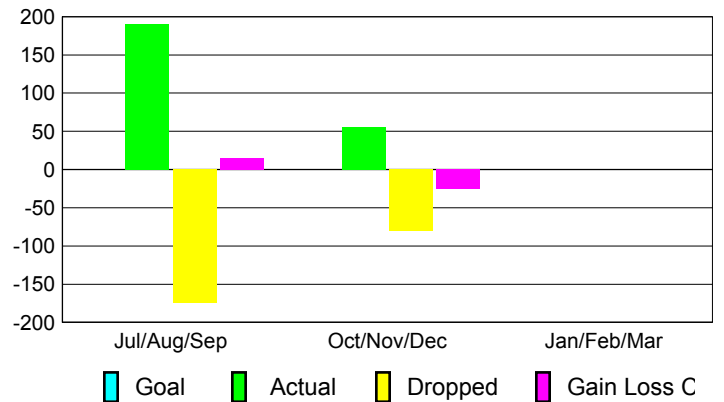

Membership Results 2012-2013

Goal, New, Dropped, Gain/Loss

Comparison of Membership Gain/Loss

Current Year Compared to the Previous Year