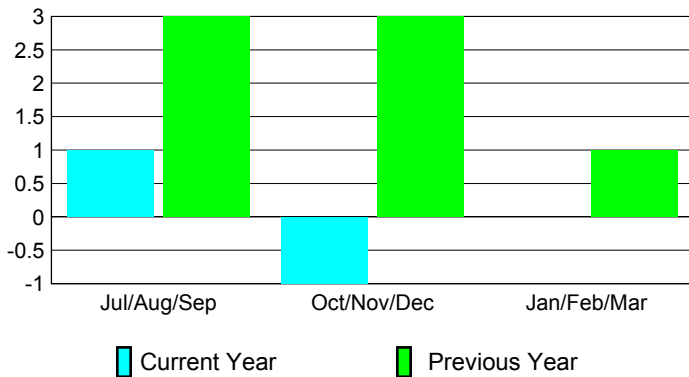

2012-2013 GMT Reports for District (or Undistricted) **District 356 F**

GMT: BYEONG-DEOK KIM

Location: REPUBLIC OF KOREA

GMT CA: 5

CLUBS

Club Results
2012-2013

Clubs
2011-2012

Month	New Club Goal	Actual New Clubs	Actual Dropped Clubs	Gain/Loss of Clubs	Gain/Loss of Clubs
Jul/Aug/Sep		1	0	1	3
Oct/Nov/Dec		0	-1	-1	3
Jan/Feb/Mar					1
Totals		1	-1	0	7

Club Results 2012-2013

Goal, New, Dropped, Gain/Loss

Comparison of Club Gain/Loss

Current Year Compared to the Previous Year

YTD Status Quo Clubs 2012-2013

Status Quo Clubs Compared to Status Quo Members

MEMBERSHIP