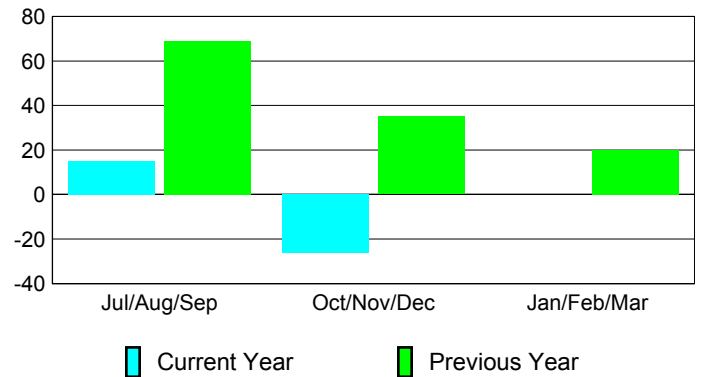

Membership Results
2012-2013

Membership
2011-2012

Month	Net Memb Goal	Actual New Memb	Actual Dropped Memb	Gain/Loss of Memb	Gain/Loss of Memb
Jul/Aug/Sep		190	-175	15	69
Oct/Nov/Dec		55	-81	-26	35
Jan/Feb/Mar					20
Totals		245	-256	-11	124

Membership Results 2012-2013

Goal, New, Dropped, Gain/Loss

Comparison of Membership Gain/Loss

Current Year Compared to the Previous Year

Gender Comparison 2012-2013

Jan/Feb/Mar

Male

Female