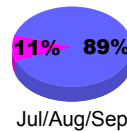

Membership Results
2012-2013

Membership
2011-2012

Month	Net Memb Goal	Actual New Memb	Actual Dropped Memb	Gain/Loss of Memb	Gain/Loss of Memb
Jul/Aug/Sep		190	-175	15	69
Oct/Nov/Dec		55	-81	-26	35
Jan/Feb/Mar					20
Totals		245	-256	-11	124

Membership Results 2012-2013

Goal, New, Dropped, Gain/Loss

Comparison of Membership Gain/Loss

Current Year Compared to the Previous Year

Gender Comparison 2012-2013

Jan/Feb/Mar

Male

Female